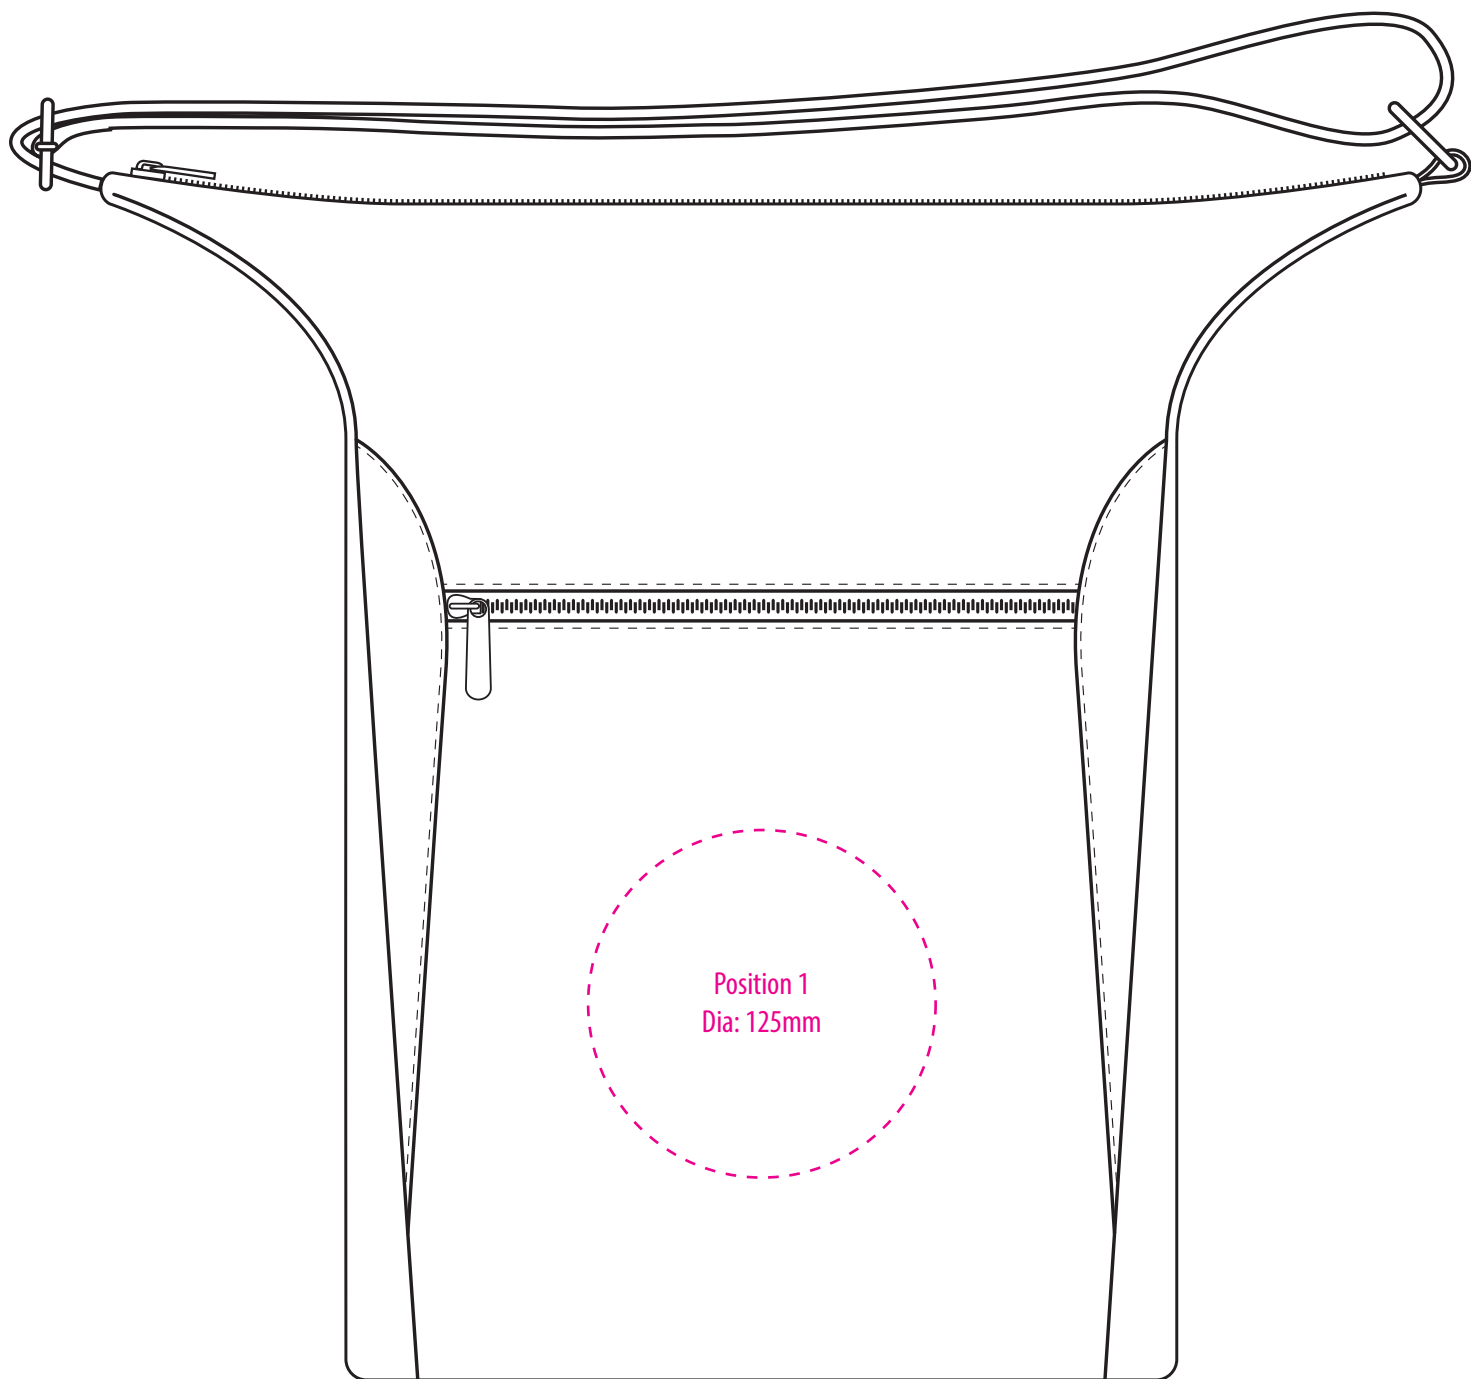

B391

Position 1  
130mm W x 120mm H

----- Print / Transfer

B391

----- Embroidery

B391